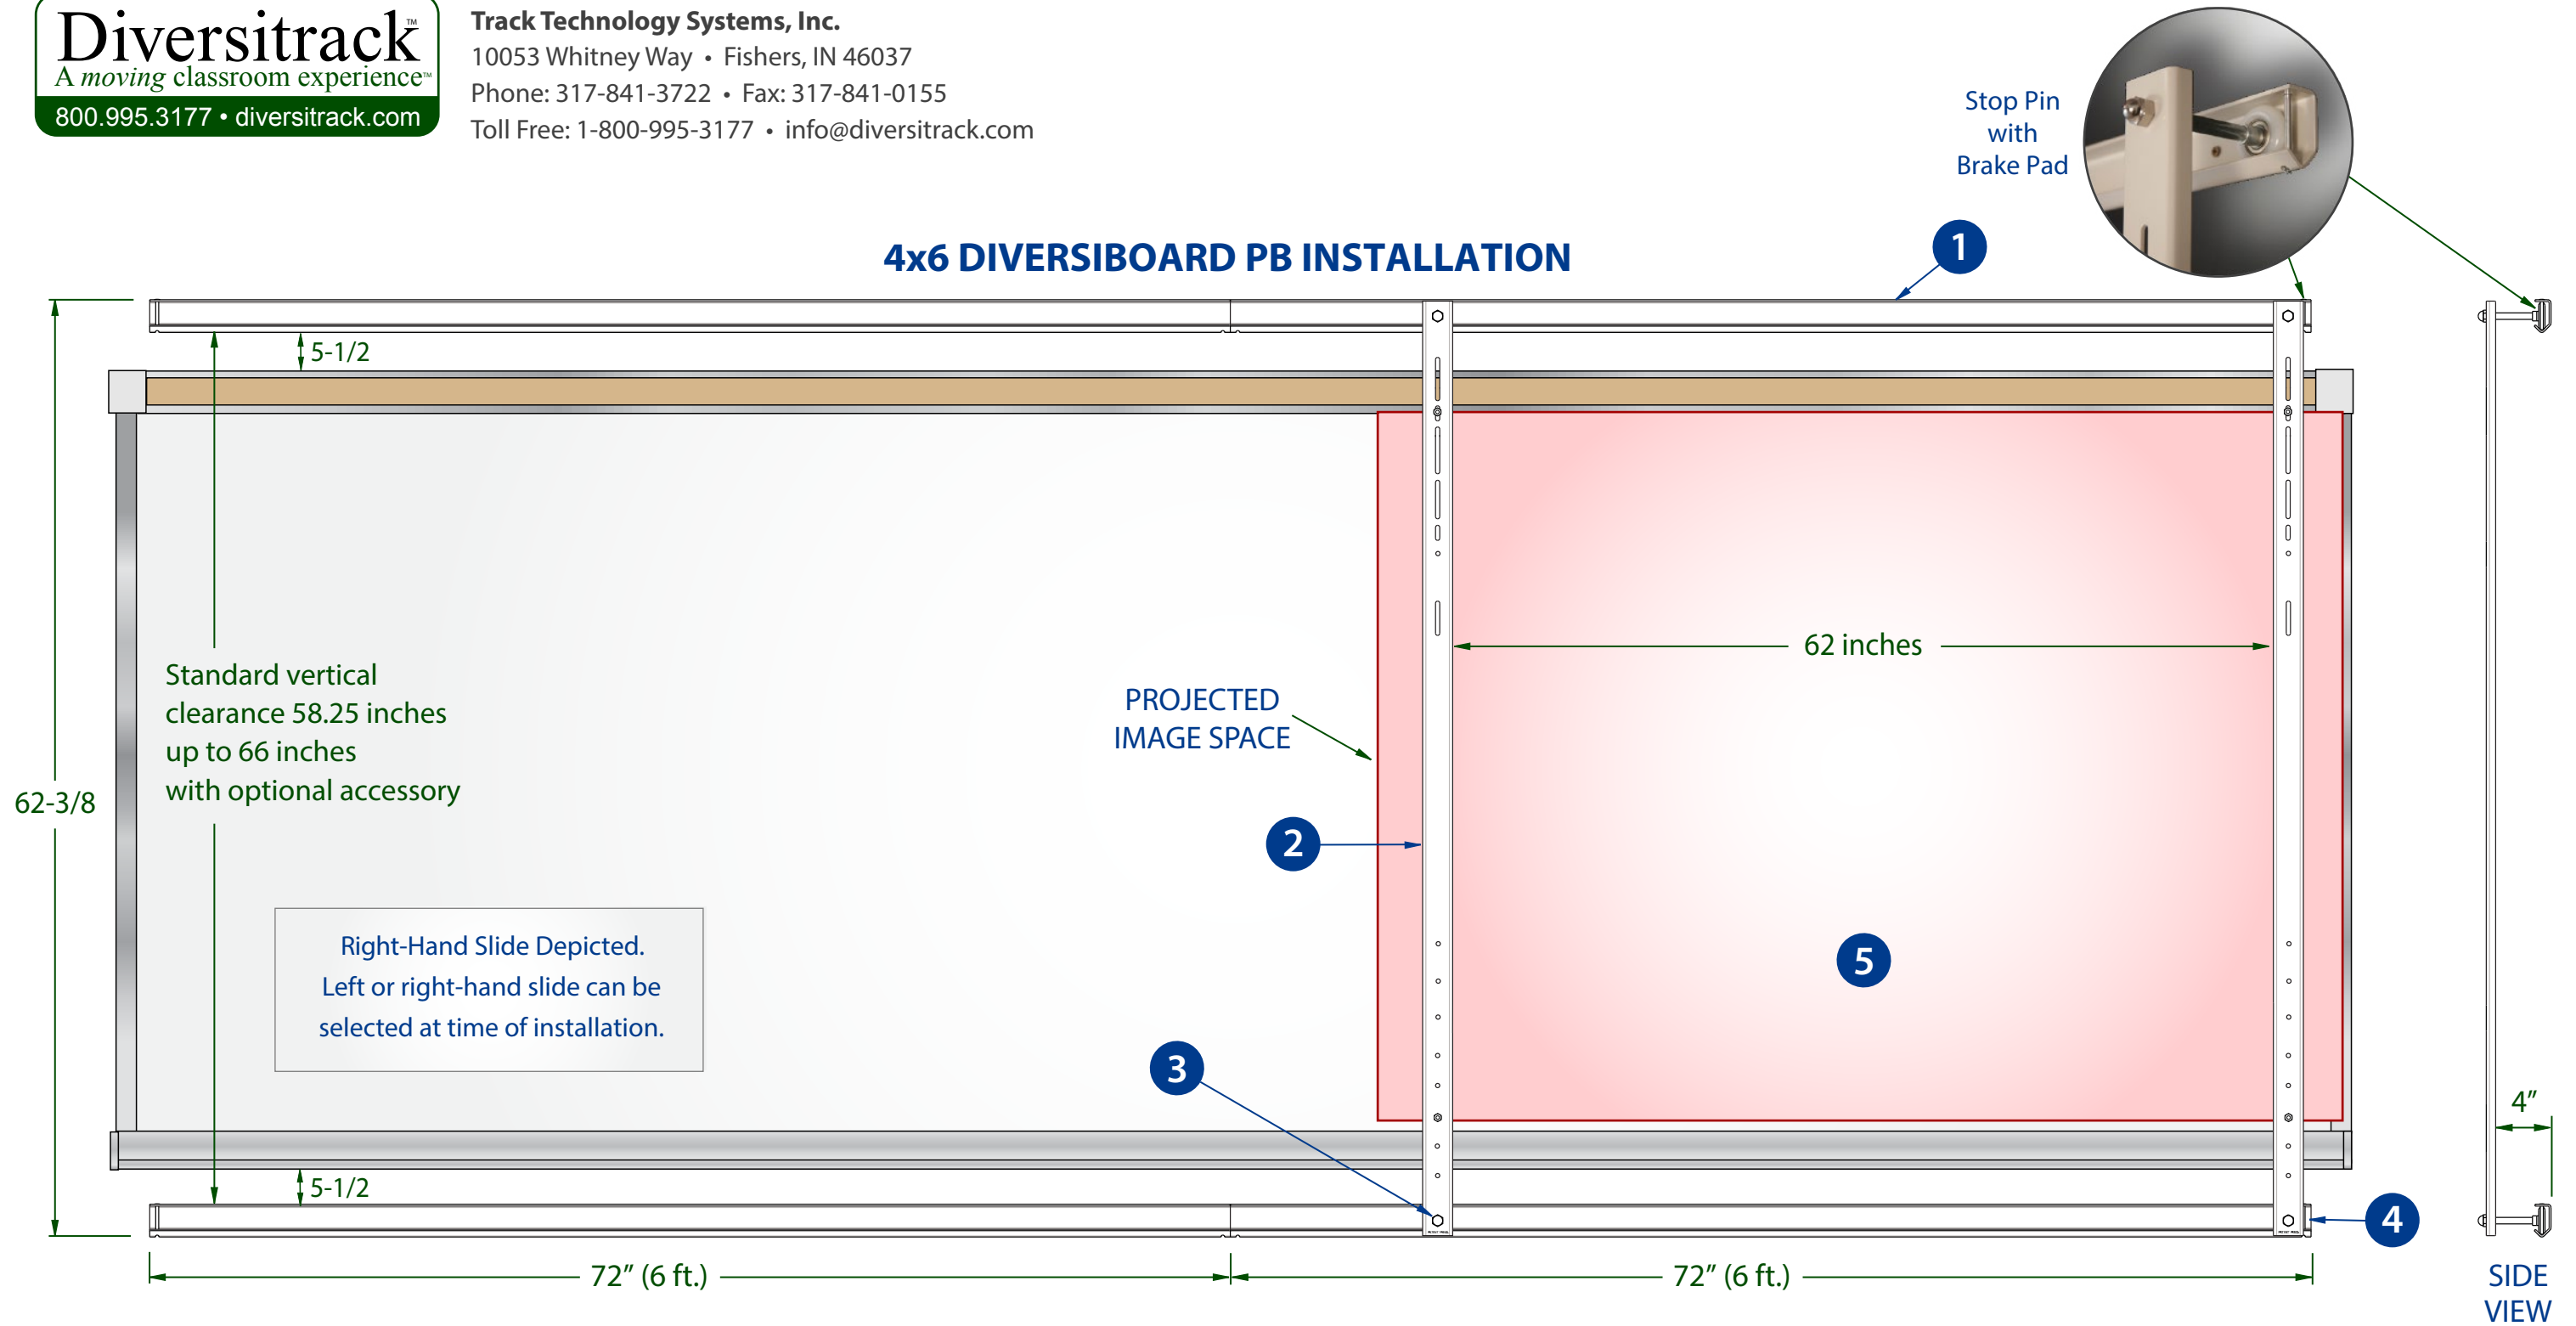

4x6 DIVERSIBOARD PB INSTALLATION

- ❶ WR-96 Diversitrack™ Wall Rail 96"
- ❷ CU-256 Diversitrack™ Carriage Upright

- ❸ Carriage Roller Assembly
- ❹ Wall Rail Binding Post

- ❺ PB4872 Diversiboard PB (projection board)